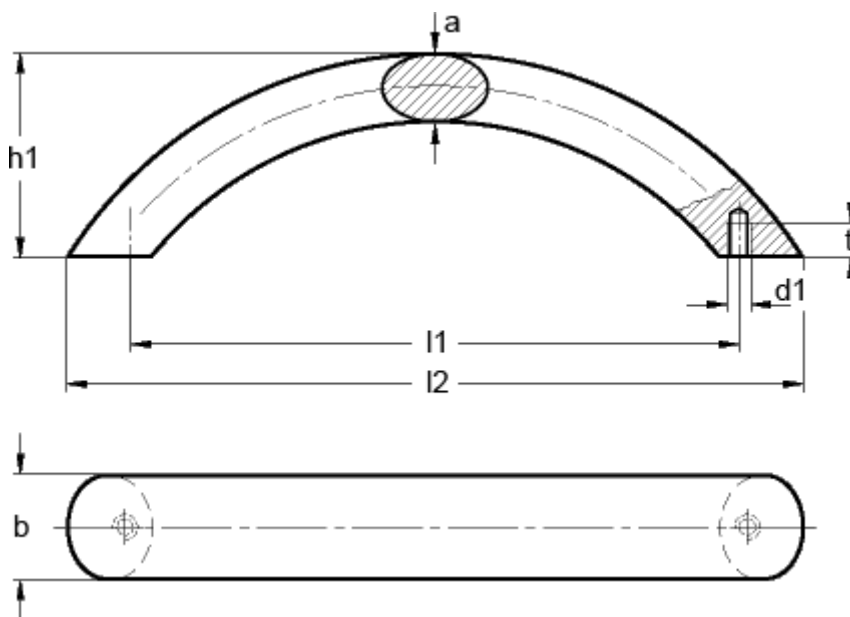

Article number: 20092166

Description: E+G Arch handle GN 565.4-26-160-A-SW

Measures

a	= 17
b	= 26
d1	= M8
h1	= 57
l1	= 160
l2	= 190
t min	= 12.0